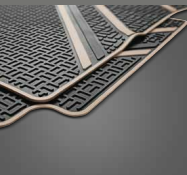

5. Designer Mat