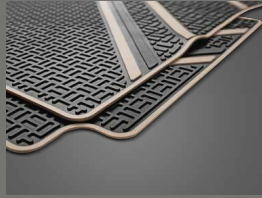

10. Designer Mat