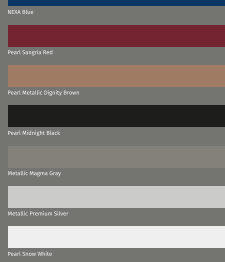

Available Colours